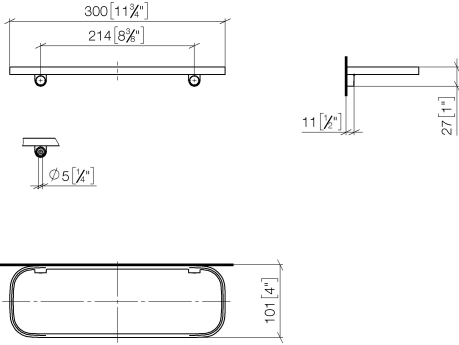

83 482 970

- width 300mm
- height 26 mm
- 100mm projection
- without grid element

Fits: TARA, LISSÉ, META

	Chrome	83 482 970-00
	Brushed Platinum	83 482 970-06
	Platinum	83 482 970-08
	Dark Chrome	83 482 970-19
	Light Gold	83 482 970-26
	Brushed Light Gold	83 482 970-27
	Brushed Durabronze (23kt Gold)	83 482 970-28
	Matte Black	83 482 970-33
	Brushed Bronze	83 482 970-42
	Brushed Champagne (22kt Gold)	83 482 970-46
	Champagne (22kt Gold)	83 482 970-47
	Brushed Chrome	83 482 970-93
	Brushed Dark Platinum	83 482 970-99

**Grid element - Light Grey** 82 482 970-52  
 •plastic grid elements

Required miscellaneous

**Grid element - Taupe** 82 482 970-53  
 •plastic grid elements

83 482 970

mm [inches]

83 482 970

Parts for other  
finishes can be found  
here: Brushed  
Platinum

### Spare parts list

No.	Item Number	Name	Quantity used	Delivery time
1	90 30 30 520 00-00	set	1	10
2	05 30 31 002 00 90	fixing set	1	2
3	08 17 97 578-00	holder	1	60